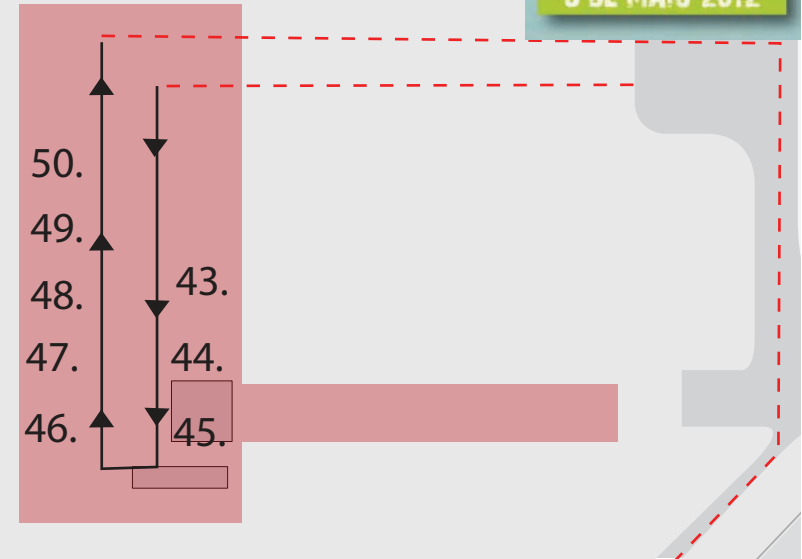

ZONA 4

IPBEJA
LIPDUB

9 DE MAIO 2012

ZONA 4 - ESTIG - Tecnologia

43. Tuna - Ma'estig'ama
44. Engenharia Civil (1º) ●
45. Turismo (1º) ●
46. Turismo (2º) ●
47. Gestão de Empresas (1º) ●
48. Solicitadoria (1º e 2º) ●
49. Turismo (3º) ●
50. Gestão de Empresas (3º) ●

CONTACTOS PRODUÇÃO

CARGO	NOME	CONTACTO
Direcção Geral	Profº Aldo Passarinho	284315015
Produção Geral	Milene Guerreiro	927024389
Produção Geral	Filipa Contreiras	963276434
Produção Geral	Paula Monteiro	926611944 gicom@ipbeja.pt
Produção Geral	Prof.ª Ana Velhinho	963610175 avelhinho@ipbeja.pt
CARGO	NOME	CONTACTO
Associação ESTIG	Pedro Inácio	969298954
Associação ESTIG	Gonçalo Guerreiro	963630629

Ganha 10 Bilhetes
como prémio de melhor performance!